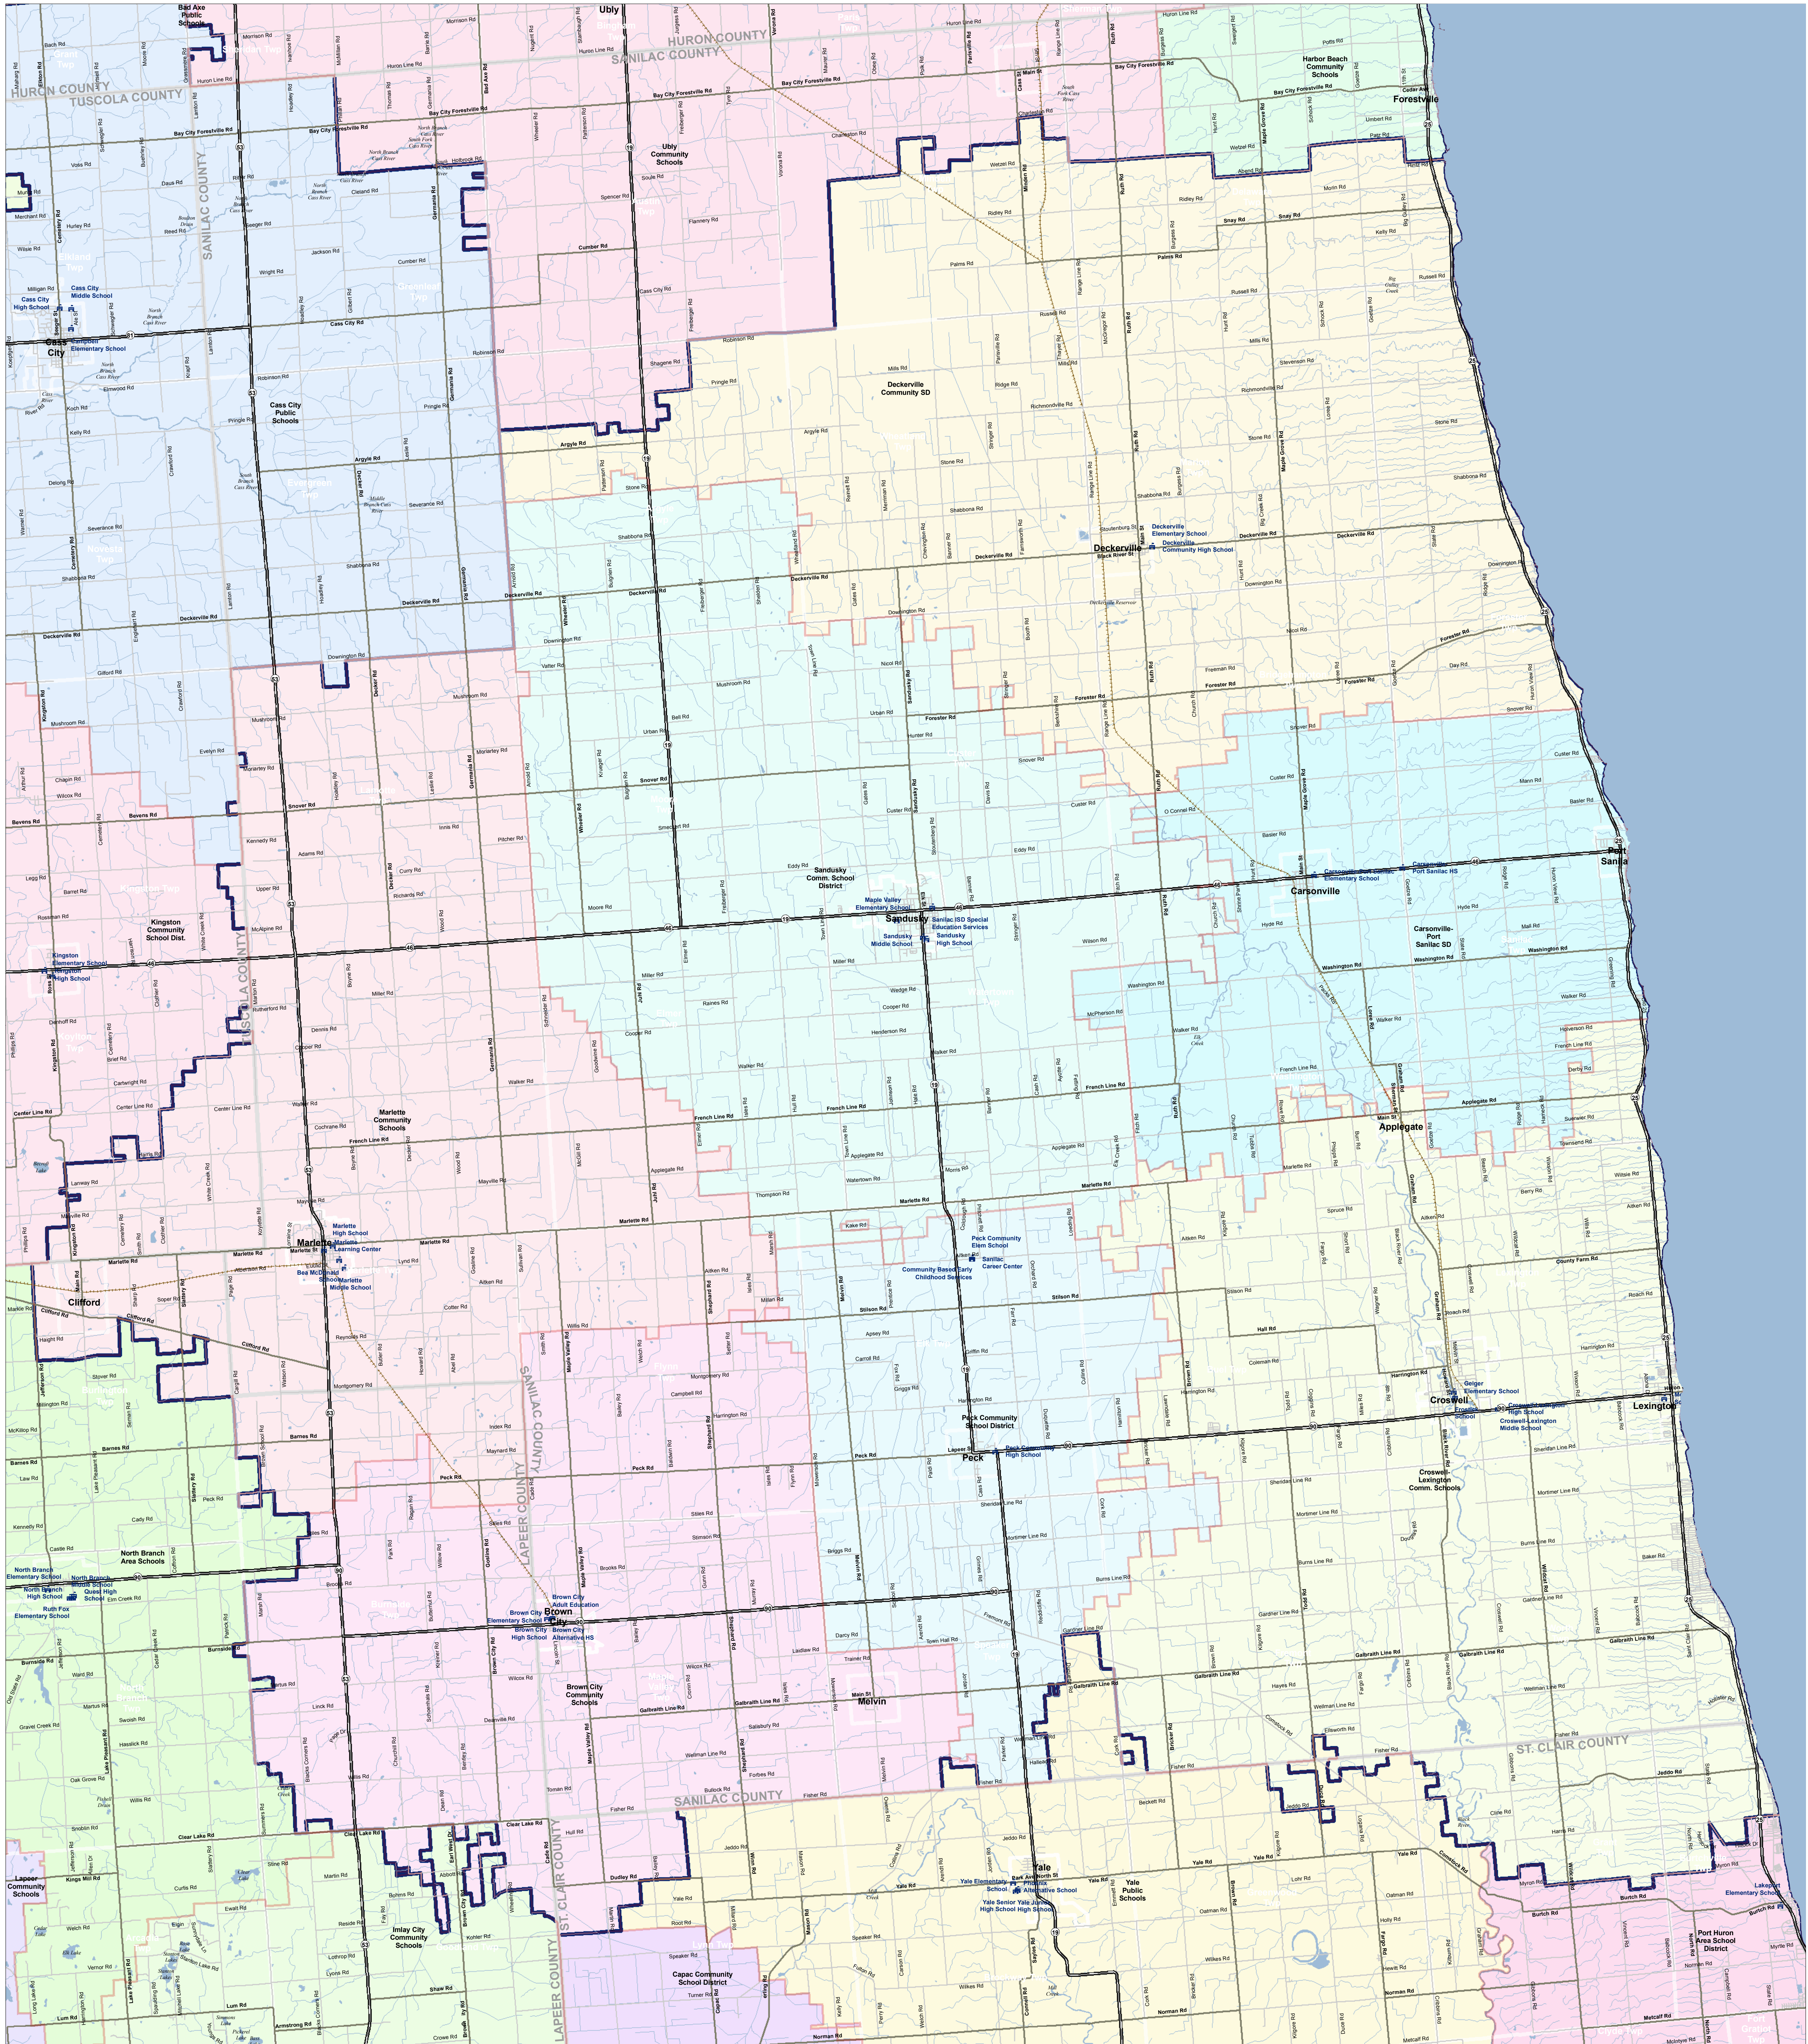

Sanilac ISD

DISTRICT LOCATION

Produced by: J. Shively
Michigan Center for Geographic Information
Department of Information Technology
Completion: March 2008

- SCHOOL
- SCHOOL DISTRICT
- ISD
- CITY / VILLAGE
- COUNTY BOUNDARY
- WATER FEATURE
- ROAD SYSTEM
- HIGHWAY
- MAJOR ROAD
- LOCAL ROAD
- RAILROAD

For more information:
Web: www.michigan.gov/cgi
Phone: 517.373.7910